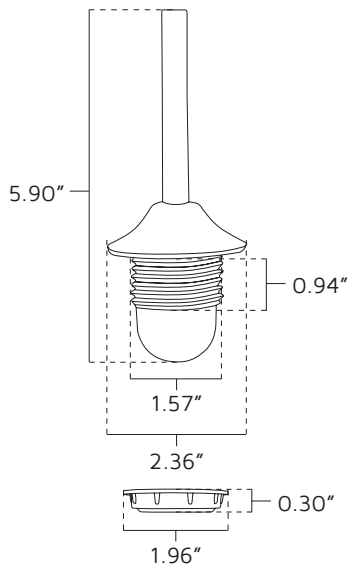

Performance

- Choose from a variety of hand blown imported glass shades from five different shape families
- Canopy/pendant combinations include 6ft and 12ft cord lengths with four popular finishes options
- Dimmable Warm White light mimics incandescent light
- Compatible with most standard incandescent (triac) and low voltage electronic (ELV) dimmers (10-100% control)

Installation

- Install 24-30" above dining table - more clearance may be needed for over-island applications
- Adjust overall pendant + glass height on site as needed

Specifications

Series	LED PEN
Input voltage	120V AC, 60Hz
Color temperature	3000K
CRI	81+
Wattage	7.5W
Lumens	420Lm
Dimming	Most triac and ELV dimmers
Housing	Steel canopy and stem assembly
Lens	White acrylic module lens
Shade	Hand blown glass
Rating	c/ETL/us Listed, dry locations
Dimensions	4-11/16" Dia. x 1"H (canopy)
Mounting	Surface mount
Rated life	35,000 hrs

Pendant Glass Styles

Tall Oval

7.80" H x 4.73"W

Oval

5.97" H x 4.73"W

Tall Cylinder

9.10" H x 5.20"W

Cylinder

6.5" H x 3.54"W

Round

5.97" H x 7.88"W

LED Pendant Modules

PEN-DB-6 (6ft cord)
PEN-DB-12 (12ft cord)
Dark Bronze Pendant
7.5W / 420Lm

PEN-AL-6 (6ft cord)
PEN-AL-12 (12ft cord)
Satin Aluminum Pendant
7.5W / 420Lm